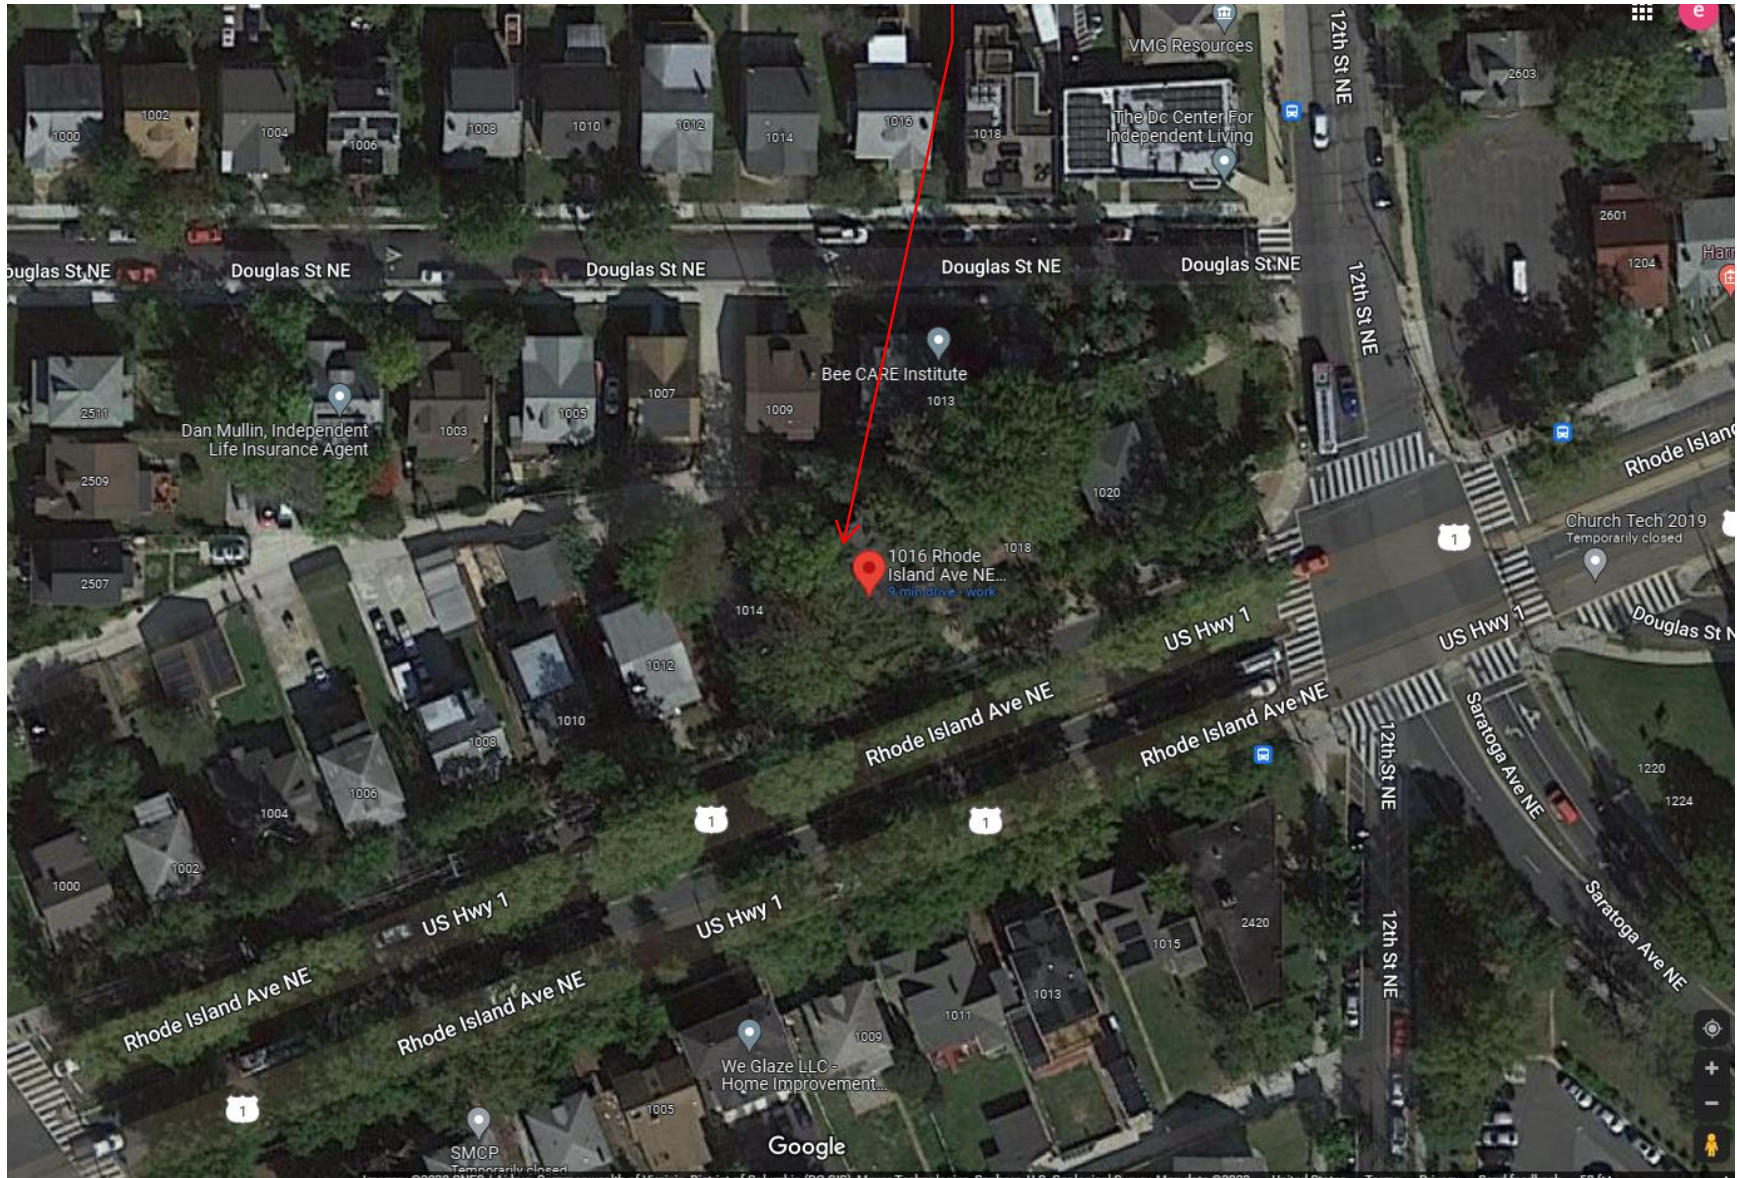

1016 RHODE ISLAND AVENUE, NE

NEW 7-UNIT APARTEMENT HOUSE

1016 RHODE ISLAND AVE. NE,

WASHINGTON DC, 20018

SUBJECT PROPERTY

NEW 7 UNIT-APARTEMENT HOUSE

1016 RHODE ISLAND AVE. NE, WASHINGTON DC, 20018

SUBJECT PROPERTY

SUBJECT PROPERTY

1012 RHODE ISLAND AVE NE

1014 RHODE ISLAND AVE NE

SUBJECT PROPERTY

1018 RHODE ISLAND AVE NE

SUBJECT PROPERTY

ACROSS SUBJECT PROPERTY- RHODE ISLAND AVE.

SUBJECT PROPERTY

1018 RHODE ISLAND AVE NE

1020 RHODE ISLAND AVE NE

1014 RHODE ISLAND
AVE NE

SUBJECT PROPERTY

1018 RHODE ISLAND
AVE NE

1020 RHODE ISLAND
AVE NE

1015 US-...
Washington, District of Columbia
Google
Street View - Jul 2019

Washington, District of Columbia
Google
Street View - Oct 2019

Google

1009 DOUGLAS ST NE

SUBJECT PROPERTY

1014 RHODE ISLAND
AVE NE