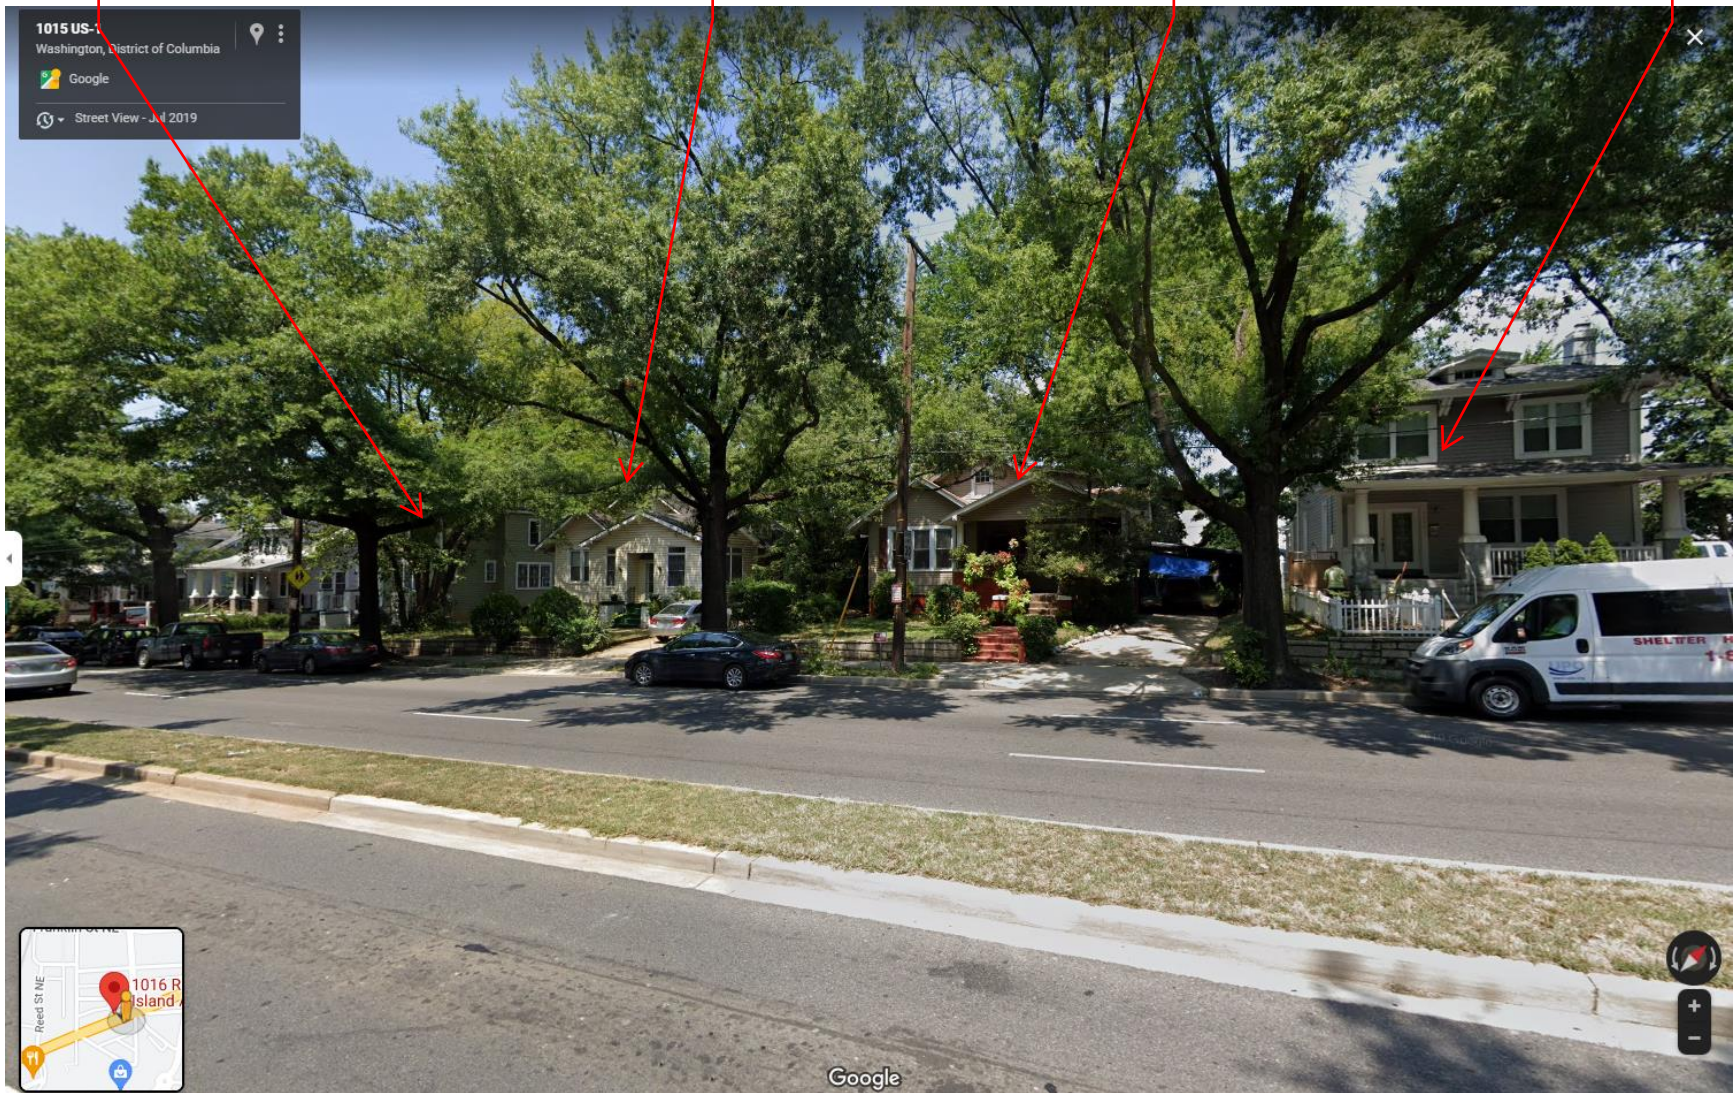

1016 RHODE ISLAND AVENUE, NE

NEW 7-UNIT APARTEMENT HOUSE

1016 RHODE ISLAND AVE. NE,

WASHINGTON DC, 20018

SUBJECT PROPERTY

NEW 7 UNIT-APARTEMENT HOUSE

1016 RHODE ISLAND AVE. NE, WASHINGTON DC, 20018

SUBJECT PROPERTY

SUBJECT PROPERTY

1012 RHODE ISLAND AVE NE

1014 RHODE ISLAND AVE NE

SUBJECT PROPERTY

1018 RHODE ISLAND AVE NE

SUBJECT PROPERTY

ACROSS SUBJECT PROPERTY- RHODE ISLAND AVE.

SUBJECT PROPERTY

1018 RHODE ISLAND AVE NE

1020 RHODE ISLAND AVE NE

1014 RHODE ISLAND
AVE NE

SUBJECT PROPERTY

1018 RHODE ISLAND
AVE NE

1020 RHODE ISLAND
AVE NE

1015 US-...
Washington, District of Columbia
Google
Street View - Jul 2019

Washington, District of Columbia
Google
Street View - Oct 2019

Google

1009 DOUGLAS ST NE

SUBJECT PROPERTY

1014 RHODE ISLAND
AVE NE