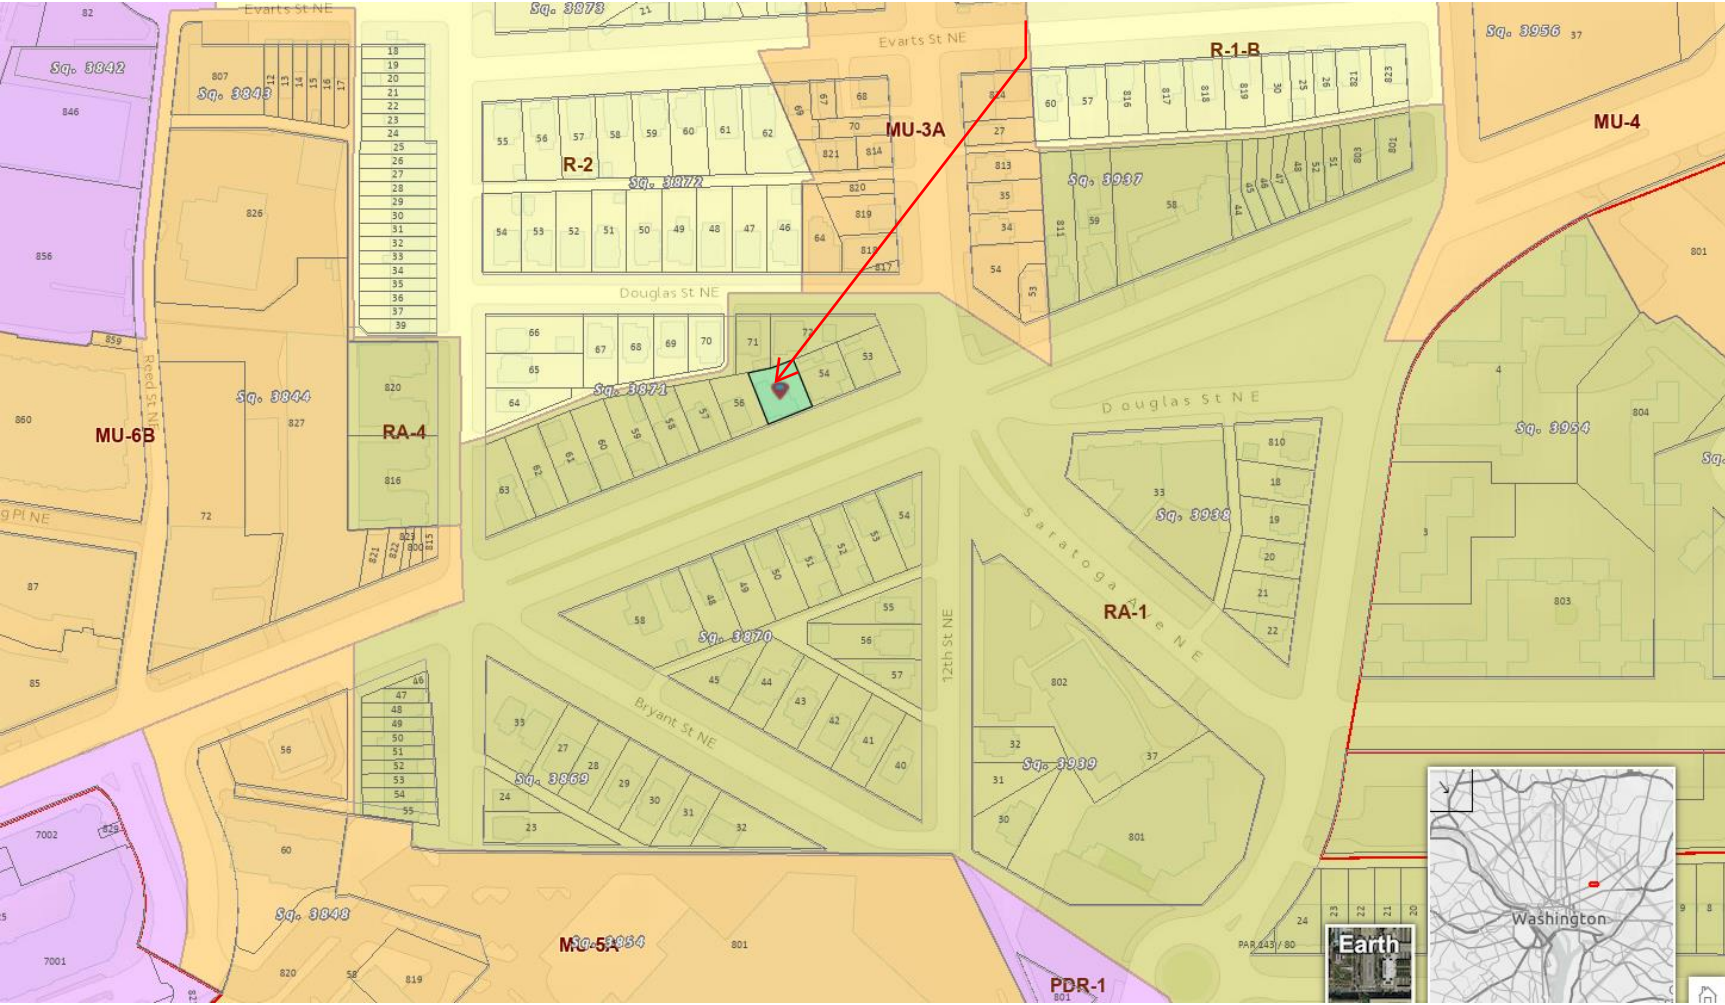

1016 RHODE ISLAND AVENUE, NE

NEW 7-UNIT APARTEMENT HOUSE

1016 RHODE ISLAND AVE. NE,

WASHINGTON DC, 20018

SUBJECT PROPERTY

NEW 7 UNIT-APARTEMENT HOUSE

1016 RHODE ISLAND AVE. NE, WASHINGTON DC, 20018

SUBJECT PROPERTY

SUBJECT PROPERTY

1012 RHODE ISLAND AVE NE

1014 RHODE ISLAND AVE NE

SUBJECT PROPERTY

1018 RHODE ISLAND AVE NE

SUBJECT PROPERTY

ACROSS SUBJECT PROPERTY- RHODE ISLAND AVE.

SUBJECT PROPERTY

1018 RHODE ISLAND AVE NE

1020 RHODE ISLAND AVE NE

1014 RHODE ISLAND
AVE NE

SUBJECT PROPERTY

1018 RHODE ISLAND
AVE NE

1020 RHODE ISLAND
AVE NE

1015 US-...
Washington, District of Columbia
Google
Street View - Jul 2019

Google

SUBJECT PROPERTY

1018 RHODE ISLAND
AVE NE

1020 RHODE ISLAND
AVE NE

SUBJECT PROPERTY FROM ALLEY

NO ALLEY ACCESS TO SUBJECT PROPERTY

1014 RHODE ISLAND AVE NE

1012 RHODE ISLAND AVE NE