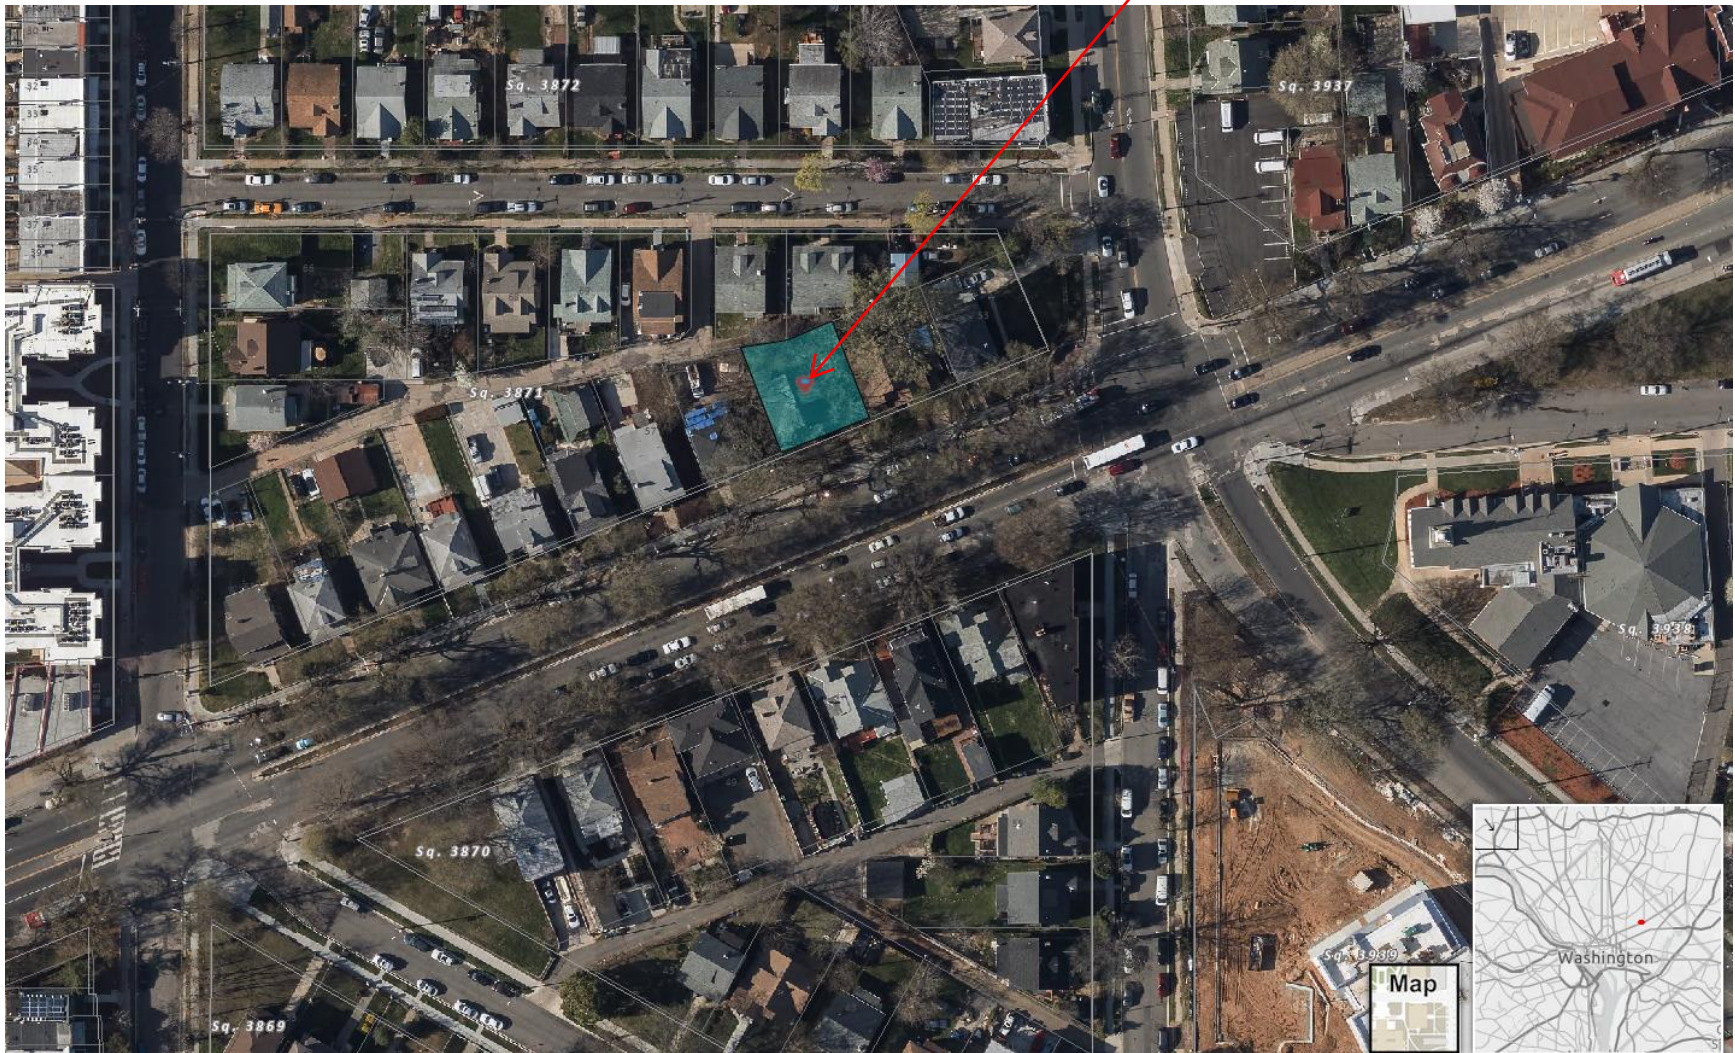

1016 RHODE ISLAND AVENUE, NE

NEW 7-UNIT APARTEMENT HOUSE

1016 RHODE ISLAND AVE. NE,

WASHINGTON DC, 20018

SUBJECT PROPERTY

NEW 7 UNIT-APARTEMENT HOUSE

1016 RHODE ISLAND AVE. NE, WASHINGTON DC, 20018

SUBJECT PROPERTY

SUBJECT PROPERTY

1012 RHODE ISLAND AVE NE

1014 RHODE ISLAND AVE NE

SUBJECT PROPERTY

1018 RHODE ISLAND AVE NE

SUBJECT PROPERTY

ACROSS SUBJECT PROPERTY- RHODE ISLAND AVE.

SUBJECT PROPERTY

1018 RHODE ISLAND AVE NE

1020 RHODE ISLAND AVE NE

1014 RHODE ISLAND
AVE NE

SUBJECT PROPERTY

1018 RHODE ISLAND
AVE NE

1020 RHODE ISLAND
AVE NE

1015 US-...
Washington, District of Columbia
Google
Street View - Jul 2019

Washington, District of Columbia
Google
Street View - Oct 2019

Google

1009 DOUGLAS ST NE

SUBJECT PROPERTY

1014 RHODE ISLAND
AVE NE