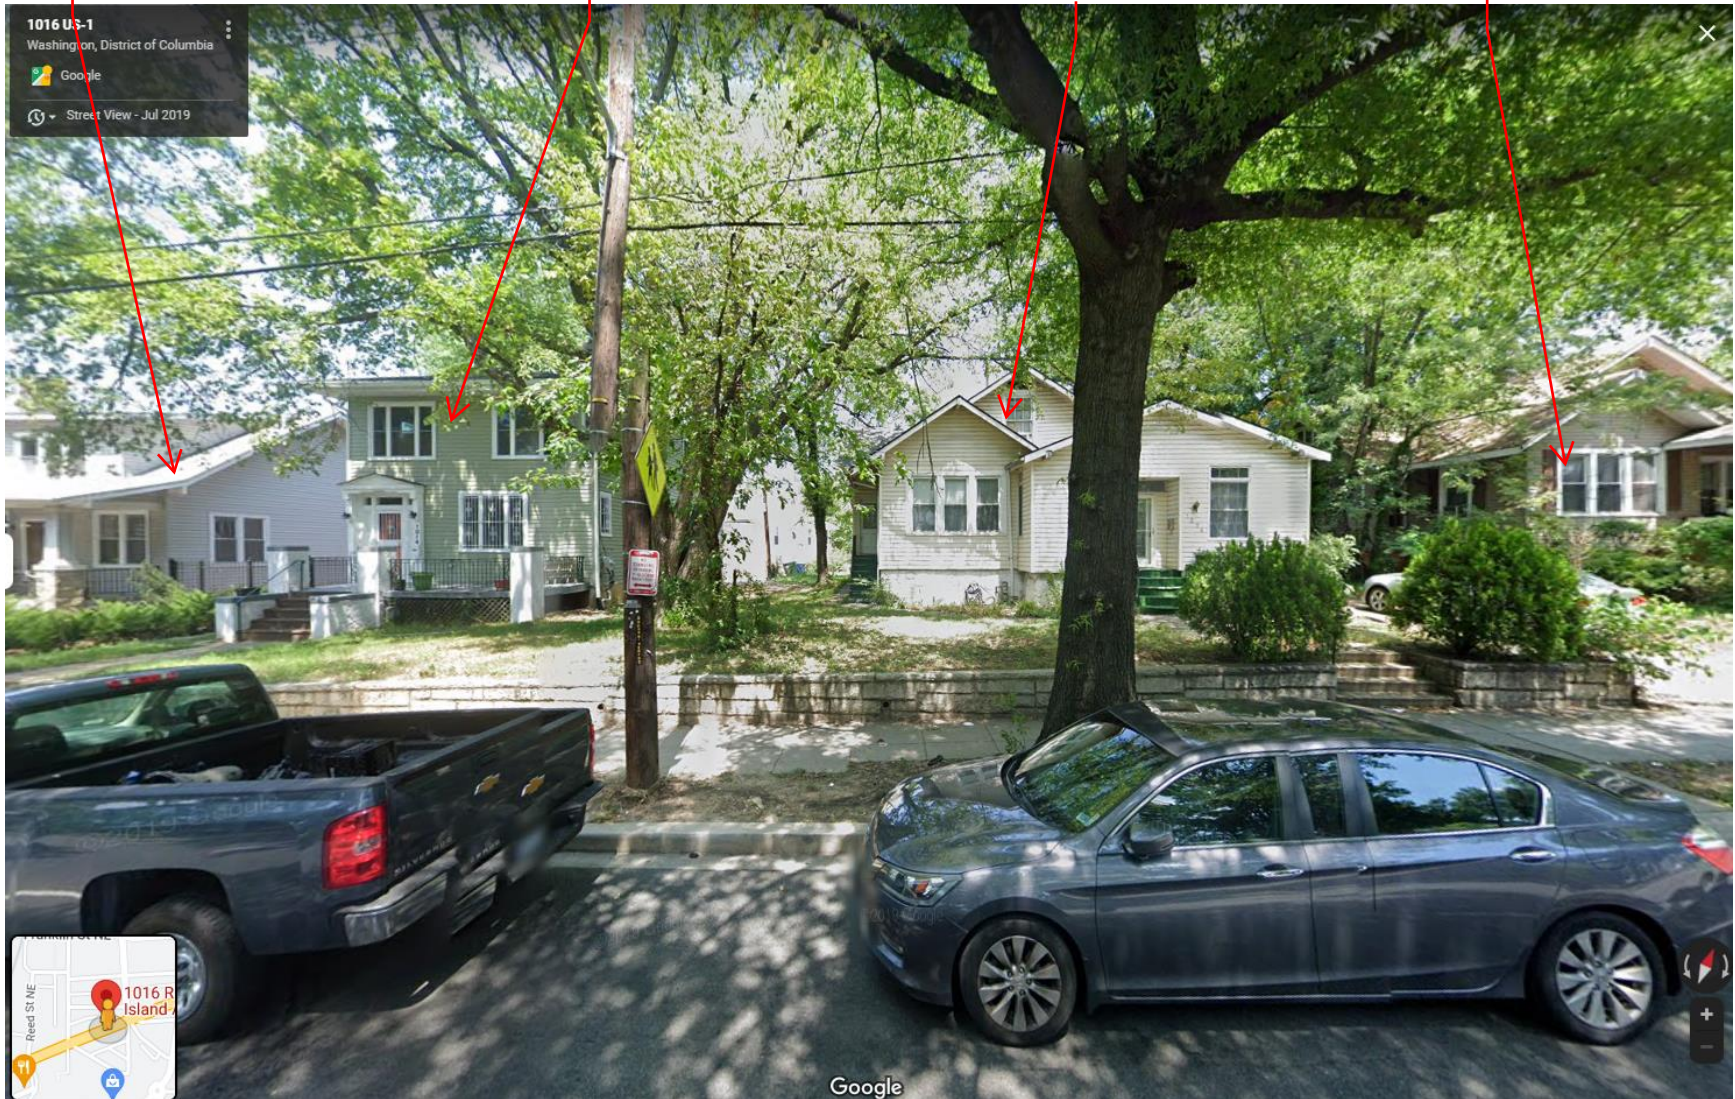

1016 RHODE ISLAND AVENUE, NE

NEW 7-UNIT APARTEMENT HOUSE

1016 RHODE ISLAND AVE. NE,

WASHINGTON DC, 20018

SUBJECT PROPERTY

NEW 7 UNIT-APARTEMENT HOUSE

1016 RHODE ISLAND AVE. NE, WASHINGTON DC, 20018

SUBJECT PROPERTY

SUBJECT PROPERTY

1012 RHODE ISLAND AVE NE

1014 RHODE ISLAND AVE NE

SUBJECT PROPERTY

1018 RHODE ISLAND AVE NE

SUBJECT PROPERTY

ACROSS SUBJECT PROPERTY- RHODE ISLAND AVE.

SUBJECT PROPERTY

1018 RHODE ISLAND AVE NE

1020 RHODE ISLAND AVE NE

1014 RHODE ISLAND
AVE NE

SUBJECT PROPERTY

1018 RHODE ISLAND
AVE NE

1020 RHODE ISLAND
AVE NE

1015 US-...
Washington, District of Columbia
Google
Street View - Jul 2019

Washington, District of Columbia
Google
Street View - Oct 2019

Google

1009 DOUGLAS ST NE

SUBJECT PROPERTY

1014 RHODE ISLAND
AVE NE